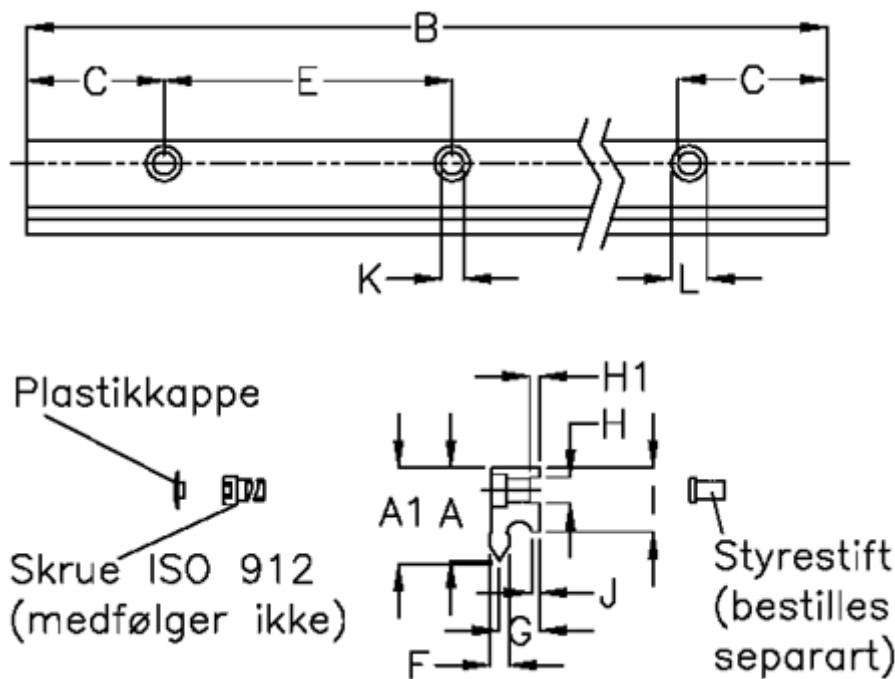

Article number: 057125423362

Description: Hepco GV3 slide NM E L2336 P2
with counterbored holes

Measures

A	= 29	G	= 12.7	Weight kg/1000 = 2.60
A1	= 29.37	H	= 8	
B	= 2336	H1	= 3.0	
C	= 43.0	I	= 20.00	
E	= 90	J	= 2.30	
F	= 6.42	K	= 7.0	
For bearing	= J34	L	= 11 x 6.1	
For guide pin	= SDP8	Precision type	= P2	